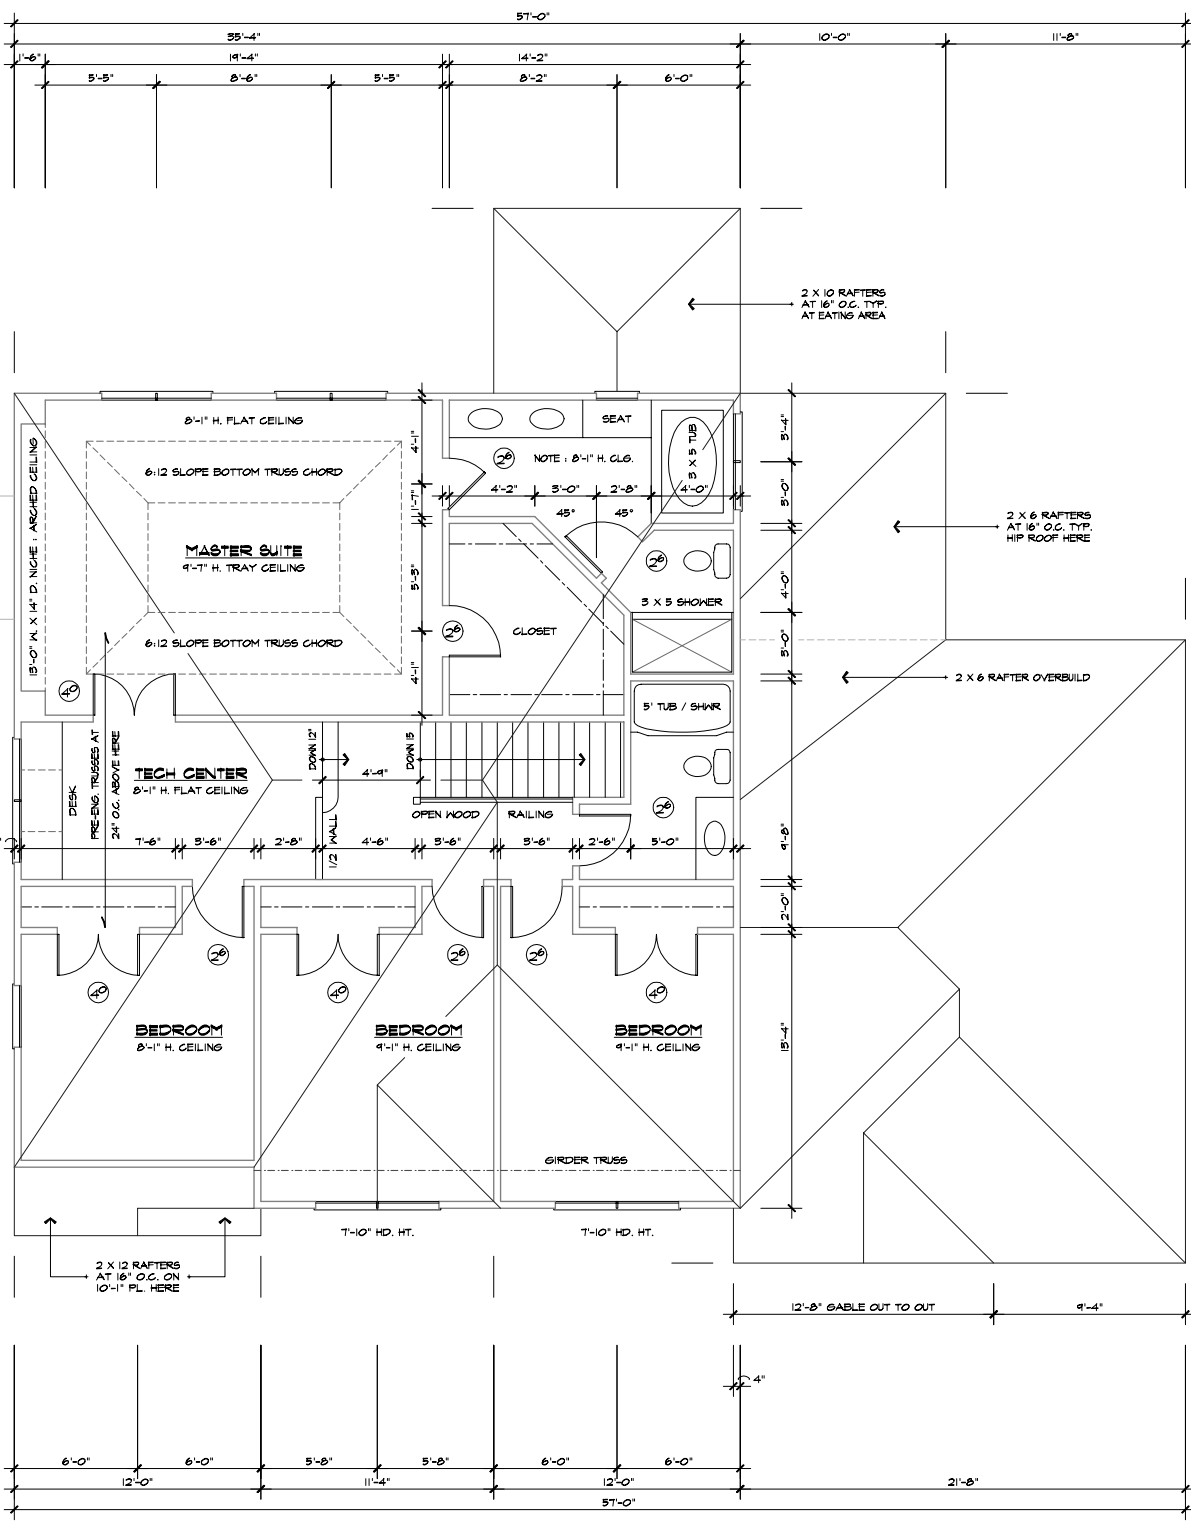

- Approximately 2,930 square feet
- Oversize Master Suite w/Glamour Bath
- Spacious Master Bath and Walk-In
- Three Additional Bedrooms
- Living Room/Study on First Floor
- Open Kitchen with Eating Area
- Mud Room w/Drop Zone
- Hardwood and Ceramic Floors
- Beautiful Trim Details Throughout
- Maple Cabinetry and Granite Tops
- Three Car Attached Garage
- Full Basement With Poured Walls
- Three Car Garage
- Energy Star Certified

*In an effort to constantly improve the quality and value of our homes, B.R. Knez Construction reserves the right to update materials and specifications. 2011 1.1*

ENTRANCE LEVEL PLAN - 1588 SQ. FT.

**UPPER LEVEL PLAN - 1342 SQ. FT.**      1/4" = 1'-0"