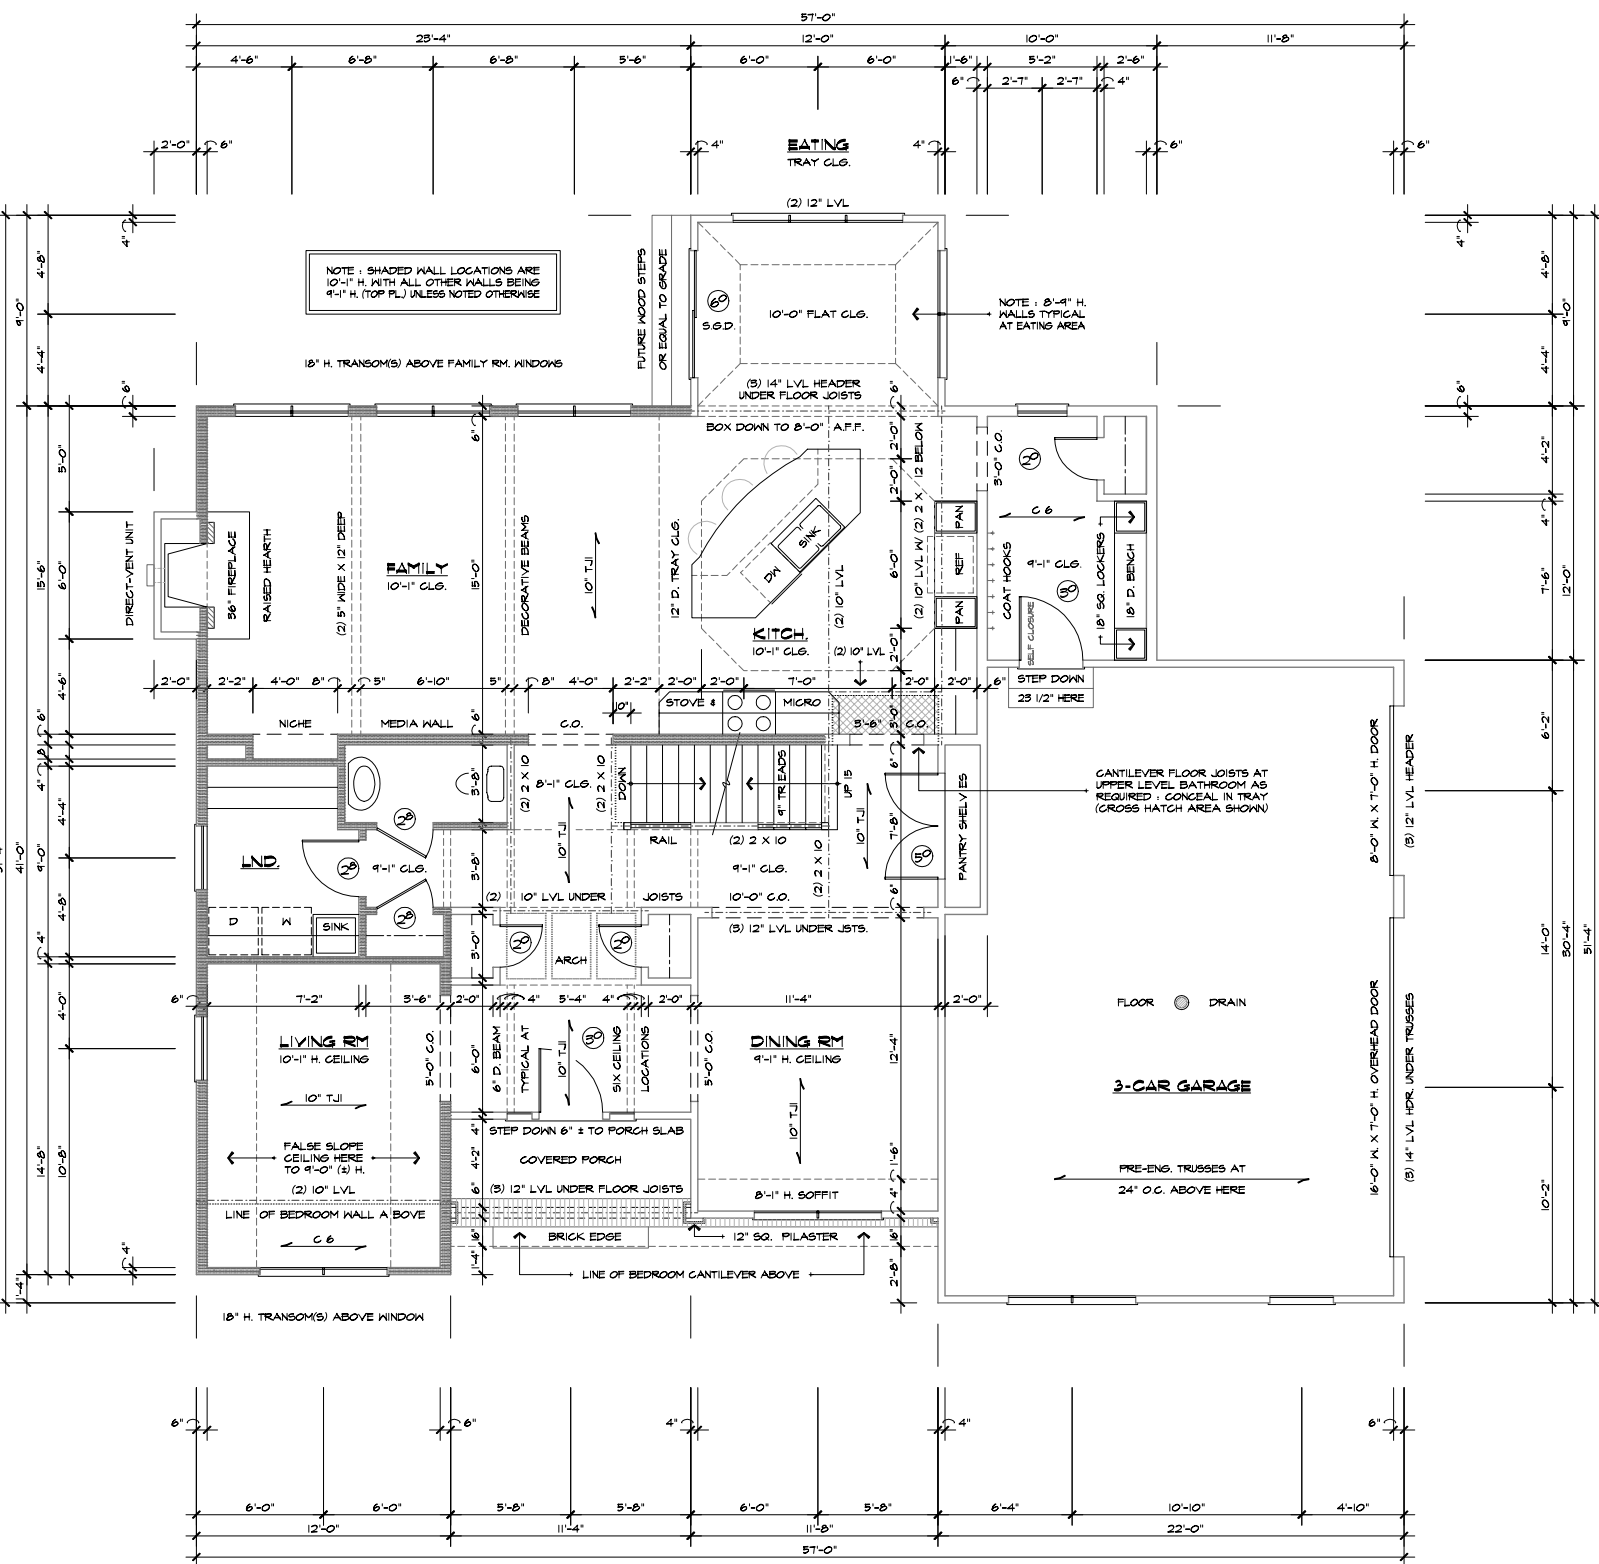

ENTRANCE LEVEL PLAN - 1588 SQ. FT.